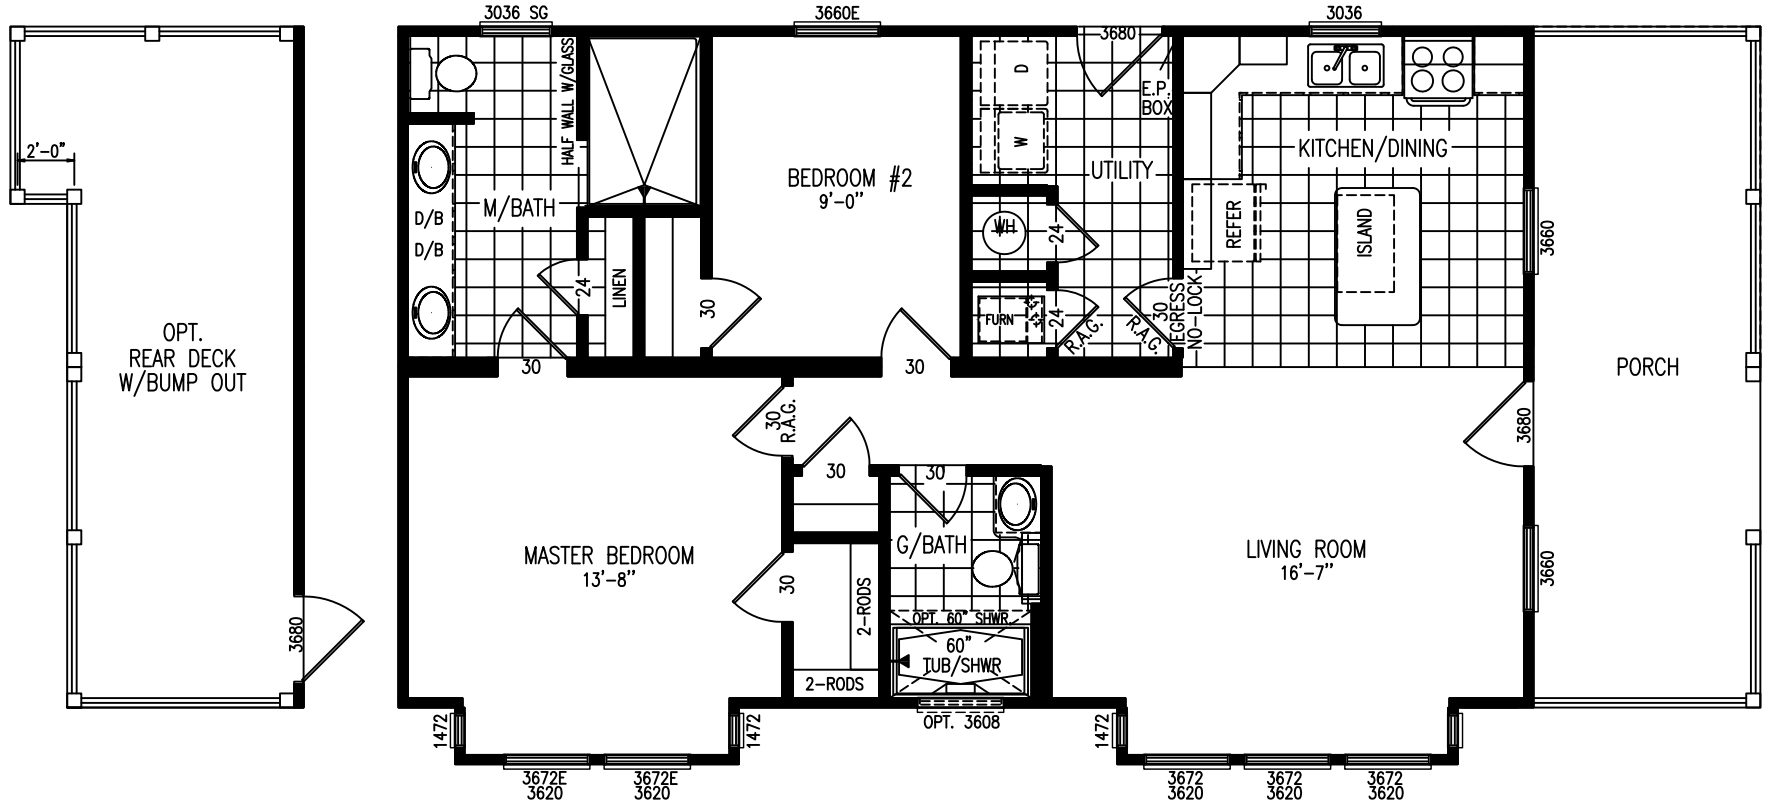

smart COTTAGE

Falcon L40EP8

26 x 48 (52) Overall w/ 8' Porch
 25'4" x 48 Box 966 Lvg.Sq.Ft.
 2 Bedroom 2 Bath
 Rev. 2-26-20

Due to continued improvements and material change, specifications may change without notice