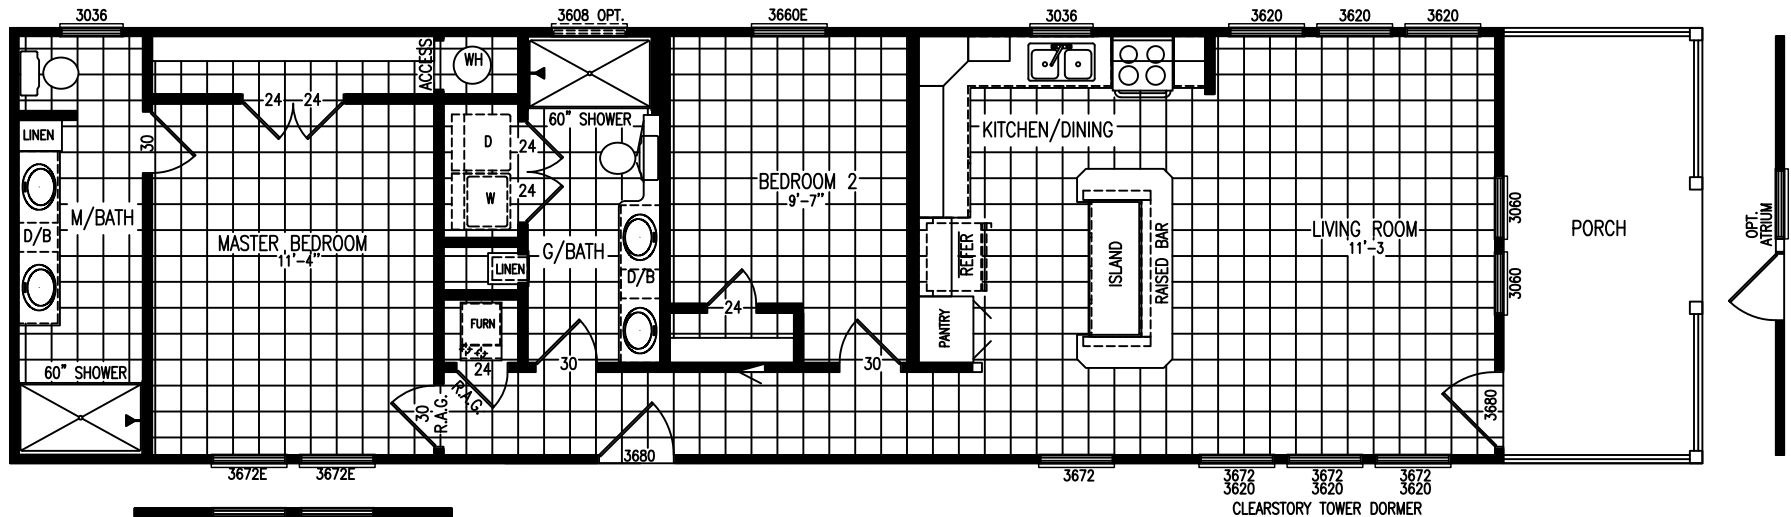

# smart COTTAGE

3672E 3672E  
3672E 3672E  
OPT. CLEARSTORY TOWER DORMER

## Eagle +4 J60FP8

18 x 68 (72) Overall w/ 8' Porch  
 17'6" x 68 Box 1,050 Lvg.Sq.Ft.  
 2 Bedroom 2 Bath  
 Rev. 4-15-20

3672 3672 3672 3672  
 3620 3620 3620 3620  
 CLEARSTORY TOWER DORMER

Due to continued improvements and material change, specifications may change without notice